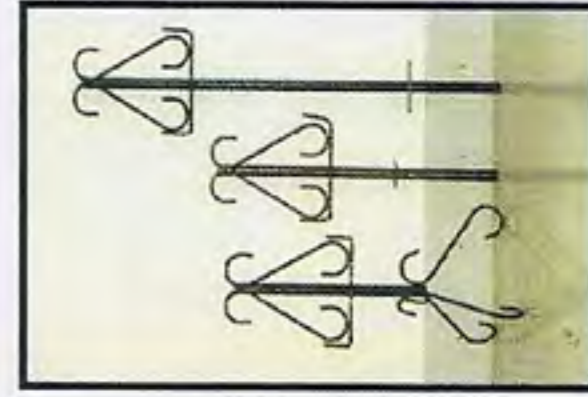

All our natural tributes are one of a kind. All the shapes are hand cut and the granite colors vary.

Just tell us if you want a small, medium or large tribute and we will pick out one for you. We will also send you a free proof before manufacturing.

Remembering in a beautiful and personalized way

Limited only by your imagination

You have freedom to create a meaningful tribute.

Carving lettering and engraving are all included.

METAL STANDS

TABLE STAND

DESIGN